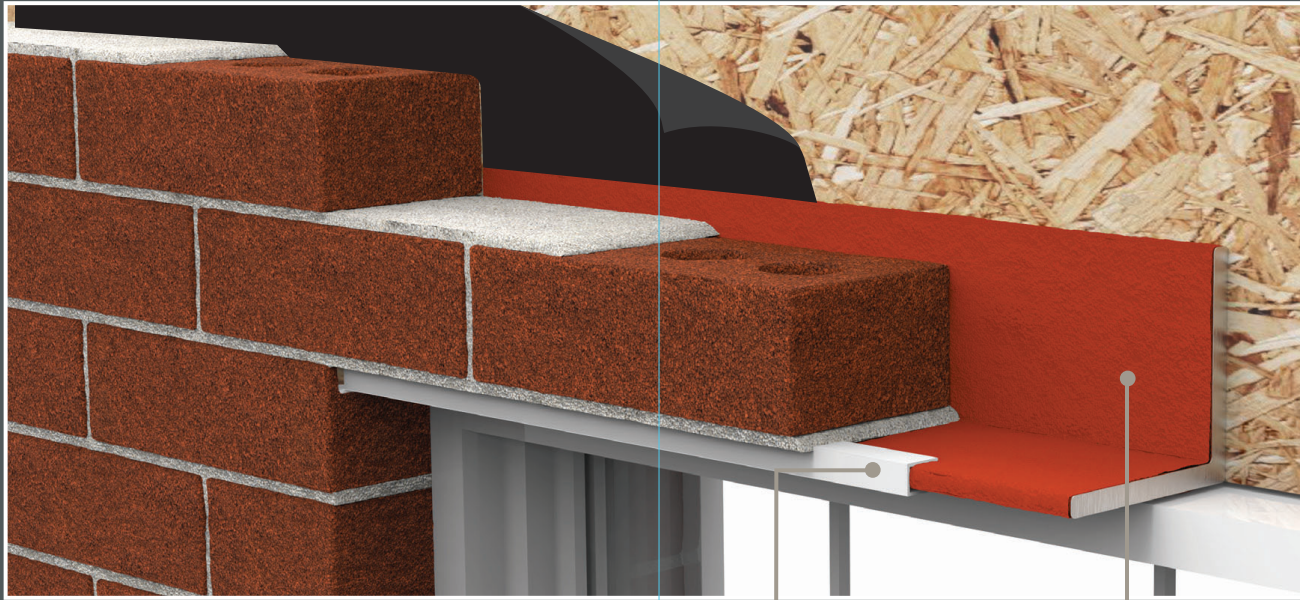

THE ALLIANCE ADVANTAGE

Alliance Lintel Wrap

Angle Iron

COLOUR OPTIONS

White

Black

Commercial Brown

Grey

Sandalwood

Sable

*** Custom Colour Available ***