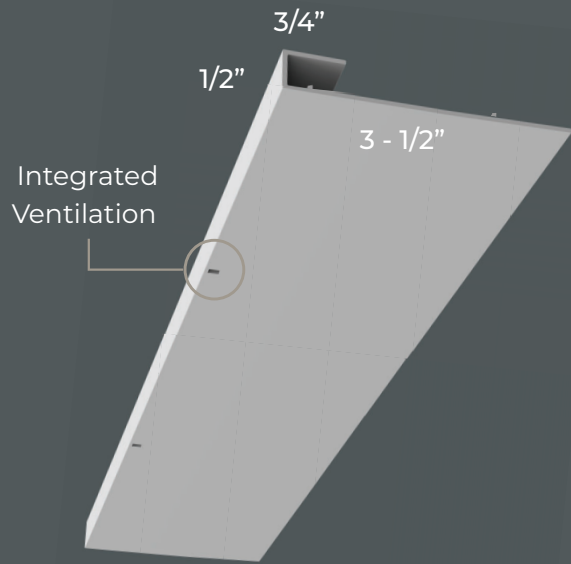

THE ALLIANCE ADVANTAGE

Alliance Lintel Wrap

Angle Iron

COLOUR OPTIONS

White

Black

Commercial Brown

Grey

Sandalwood

Sable

*** Custom Colour Available ***